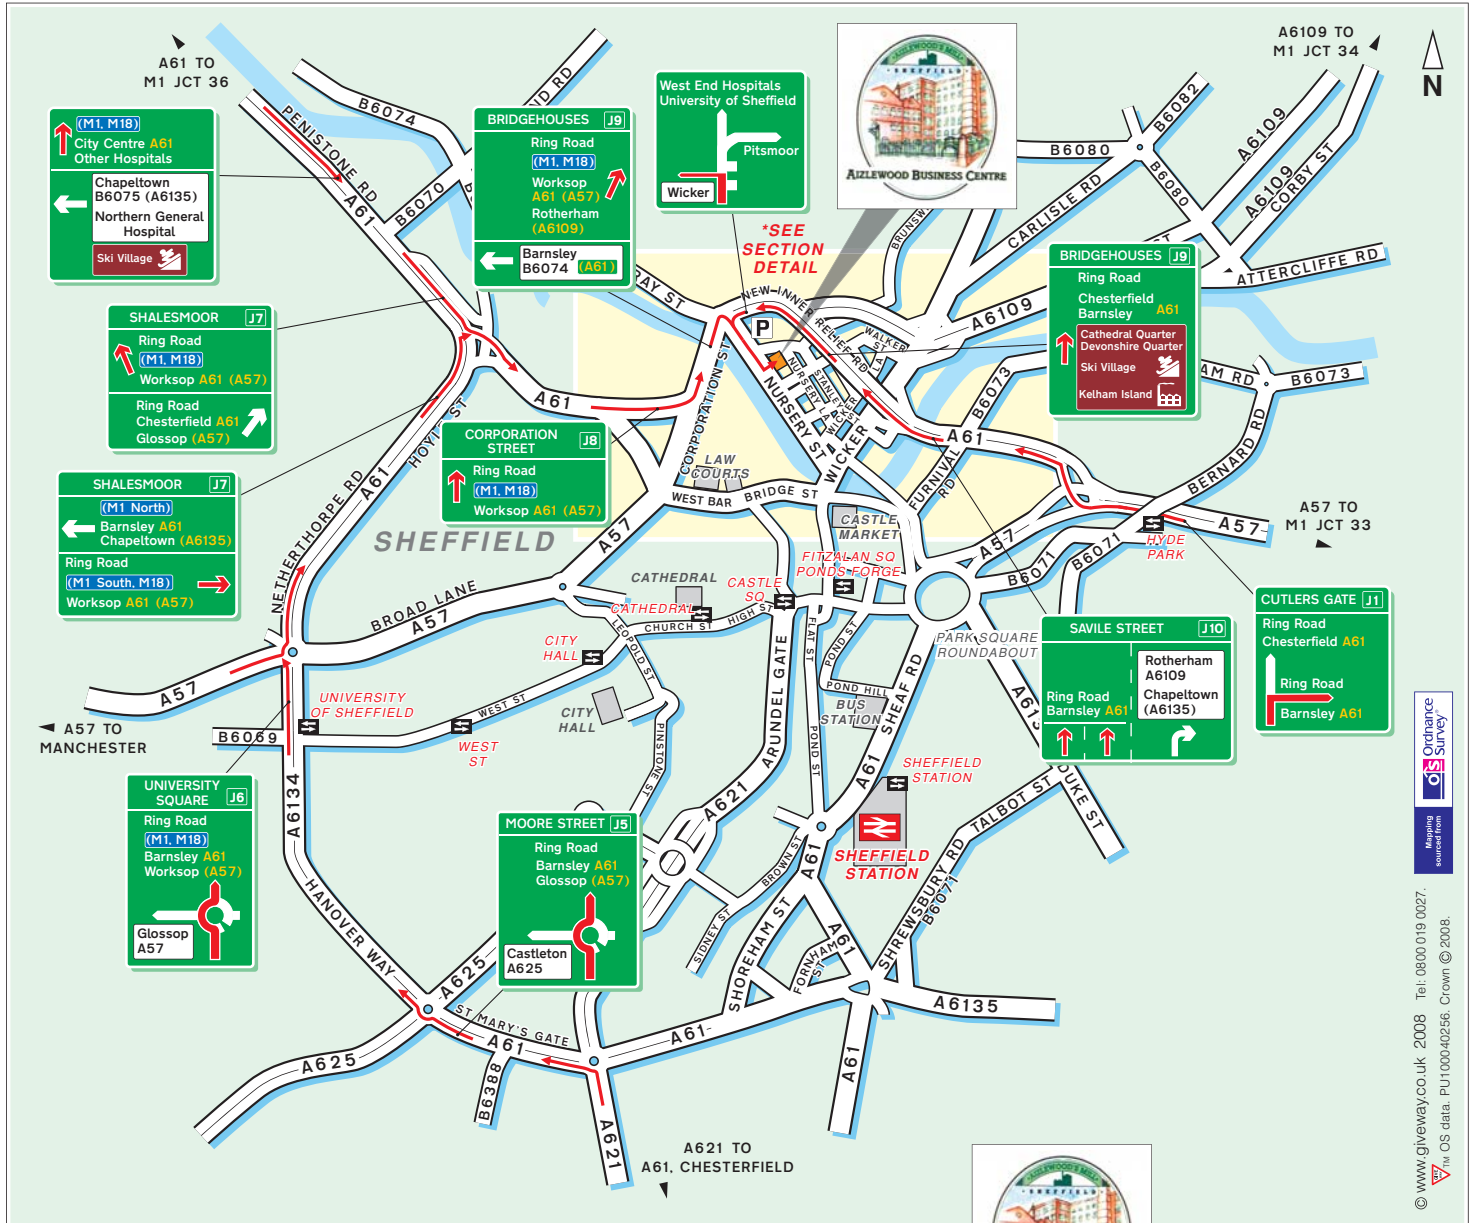

## Aizlewood Business Centre

Aizlewood Mill  
Nursery Street  
Sheffield  
S3 8GG

Tel: 0114 282 3123  
Fax: 0114 282 3150  
E-mail: [reception@aizlewoodsmill.com](mailto:reception@aizlewoodsmill.com)

## Public Transport

**By Rail, Sheffield Station**  
Approximately a 15 minute walk or a 5 minute taxi journey from our office.  
For further information on train times and operators call National Rail Enquiries on 0845 7484950.

**By Bus**  
Bus services 47, 48, and 53 stop within one minute's walk of Aizlewood's Mill. Many other city bound routes stop on The Wicker, within 5 minutes walk. For further information on bus times and routes call South Yorkshire Traveline on 01709 515151.

© www.giveaway.co.uk 2008 Tel: 0800 019 0027.  
Map data © OS data. PU100040256. Crown © 2008.